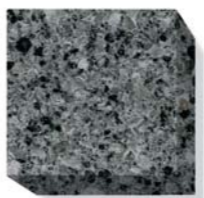

METEOR GREY
20 mm + 30 mm / polished